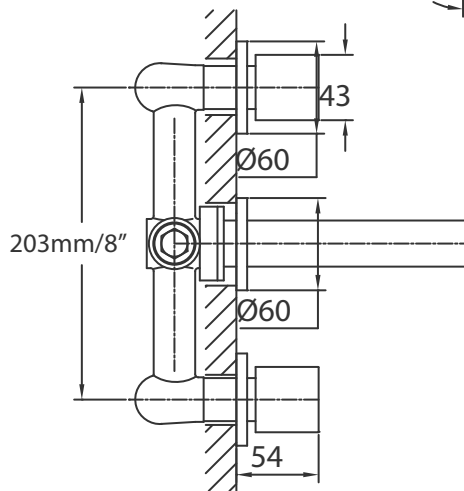

VALLEY

Affordable Luxury

VF-781418C

Lavatory Faucet

Features:

Wall Mount Lavatory Faucet

Finish	Net Weight	Gross Weight (kgs)	Shipping Dimensions
Chrome			

Customer Service Call
 Toll Free: 1.877.398.8827
 Web Site: www.valleyacrylic.com
 Email: purchasing@valleyacrylic.com
 Fax: 604.820.0124

Measurements may vary \pm 5mm
 (Diagram not to scale)