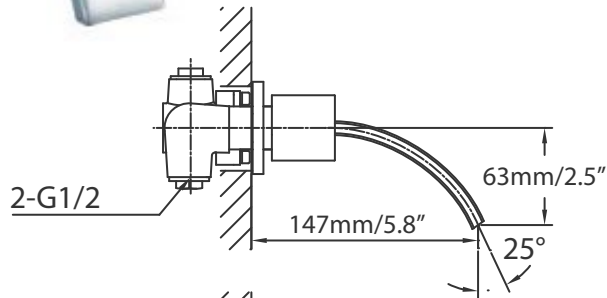

VALLEY

Affordable Luxury

VF-781418C

Lavatory Faucet

Features:

Wall Mount Lavatory Faucet

Finish	Net Weight	Gross Weight (kgs)	Shipping Dimensions
Chrome			

Customer Service Call
 Toll Free: 1.877.398.8827
 Web Site: www.valleyacrylic.com
 Email: purchasing@valleyacrylic.com
 Fax: 604.820.0124

Measurements may vary \pm 5mm
 (Diagram not to scale)